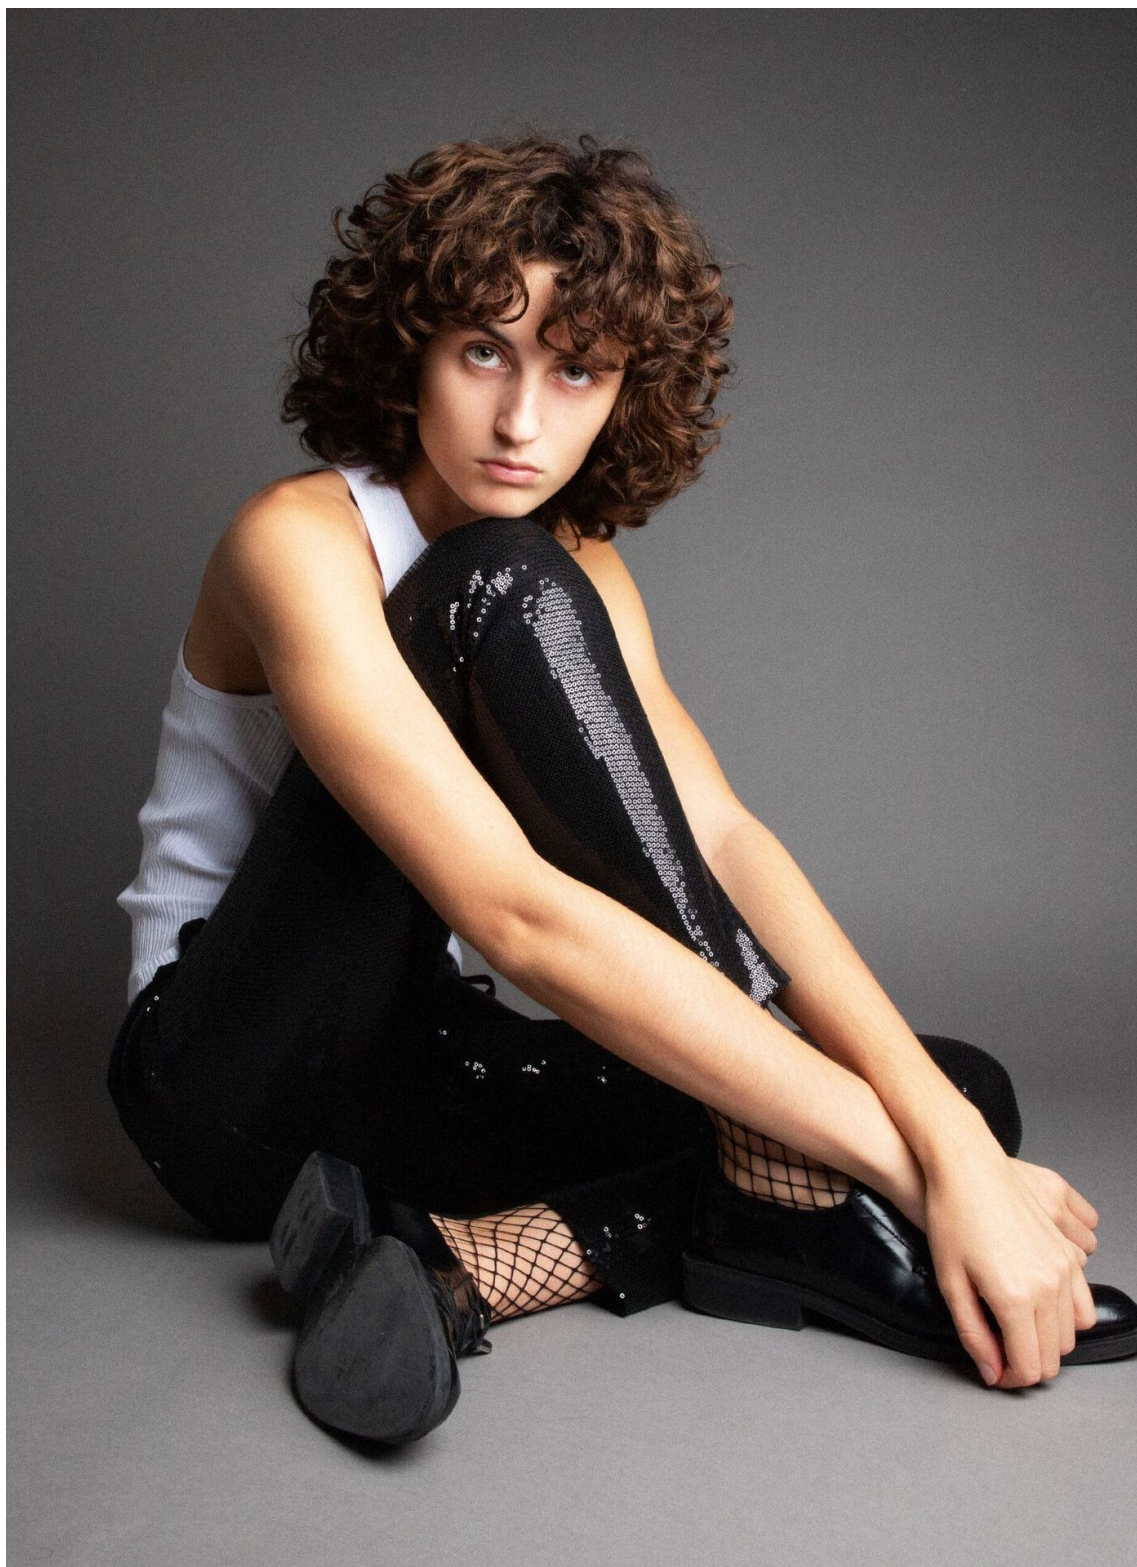

# LEILA ZANDONAI

height 5'10" · bust 30.5" · waist 22.5" · hips 35" · dress 36 EU/6 US/8 UK

shoes size 39.5 EU/8.5 US/6 UK · hair light brown · eyes green

# LEILA ZANDONAI

height 5'10" · bust 30.5" · waist 22.5" · hips 35" · dress 36 EU/6 US/8 UK

shoes size 39.5 EU/8.5 US/6 UK · hair light brown · eyes green

MGM  
MODELS

MGM  
MODELS